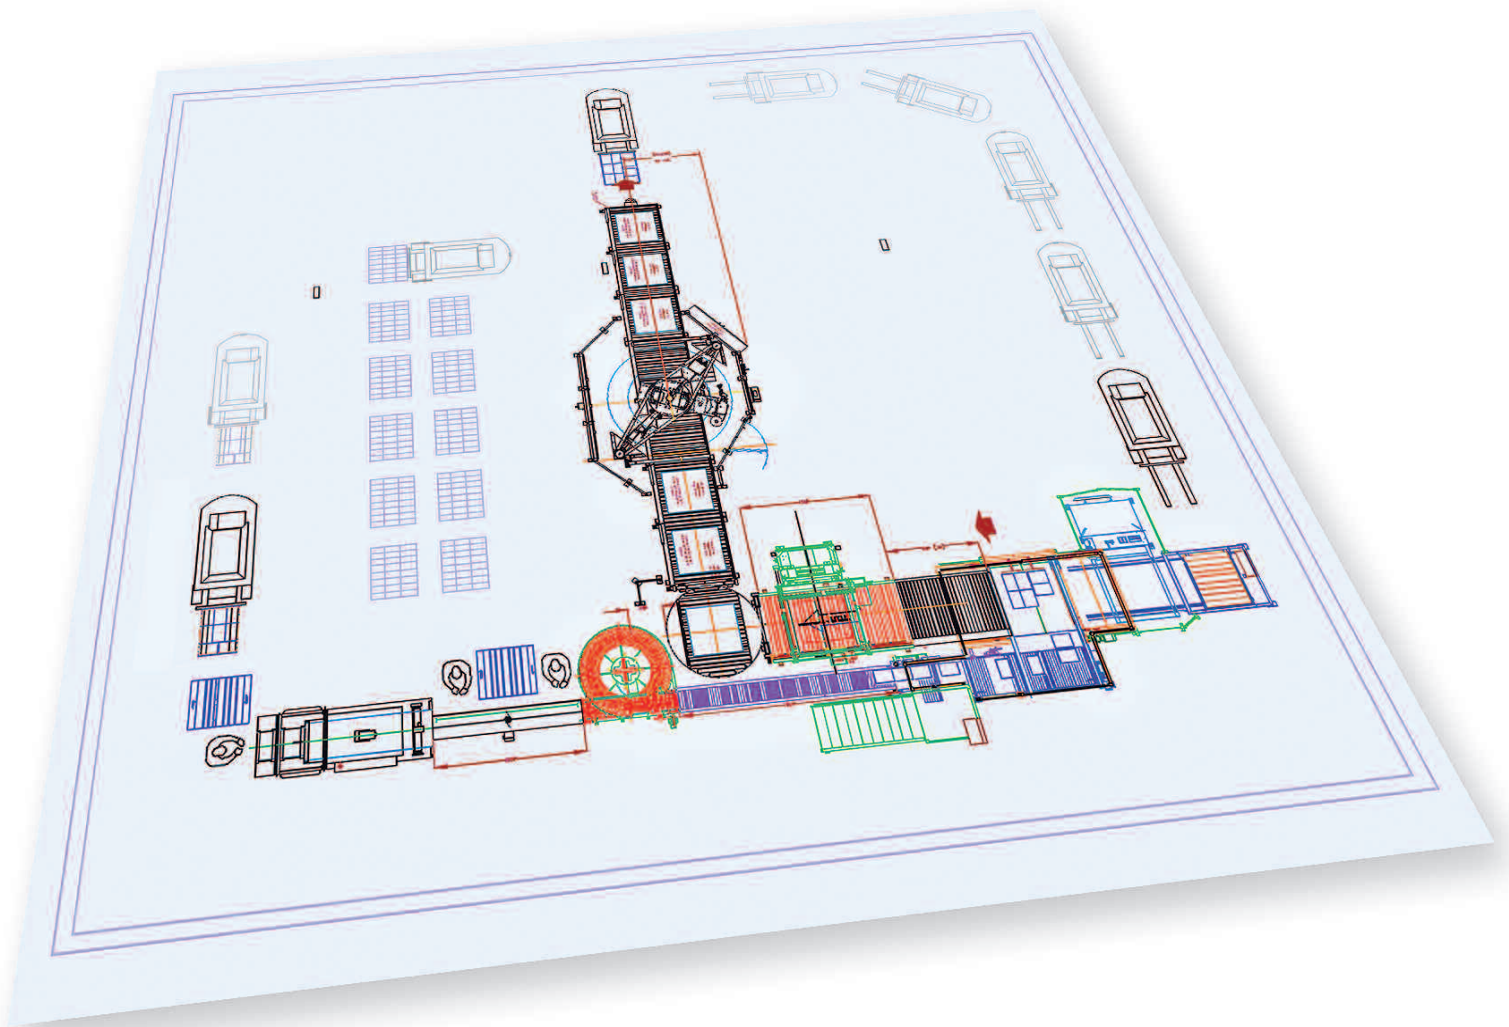

Single Source Packaging Integration

TPS Technical Packaging
Systems, Inc.

An Associate-Owned Company

269.342.4000 800.951.9100

One-source solutions for every aspect of your material handling & packaging requirements.